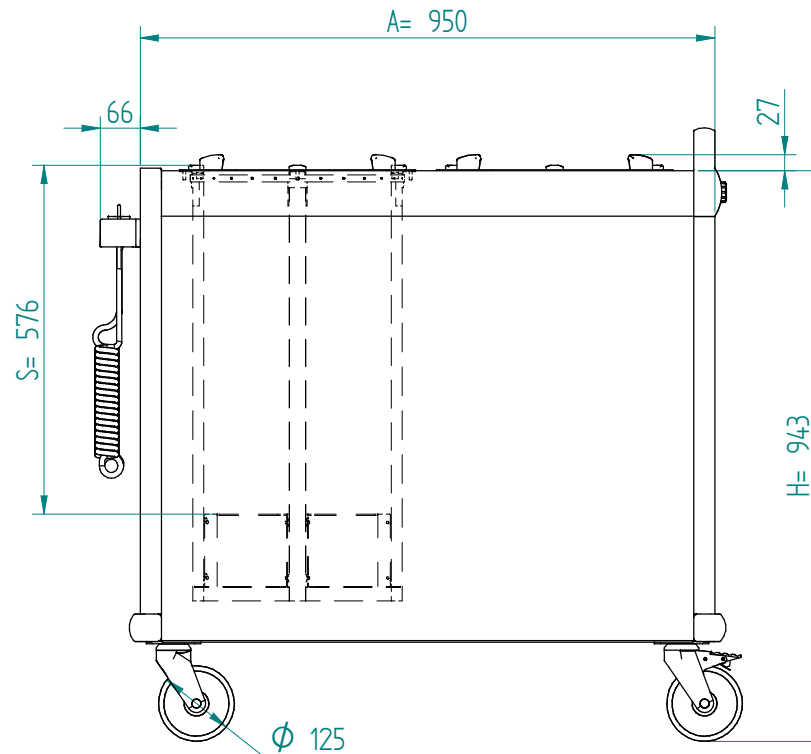

Dispenser: 21.2846 DFR 2 x 310 heated heating element 2x 230V - 700W

Crockery:

from to

Dimensions: weight (empty): 78 kg
 A x B = trolley, excl. corner bumpers
 E x F = trolley, incl. corner bumpers
 H = trolley height
 S = effective stacking height
 T = height with push bar

EN

VR :

IR :

MOBILE CONTAINING

options, order separate;

pc cover: 91.5050

4 swivel castors, 2 with brake