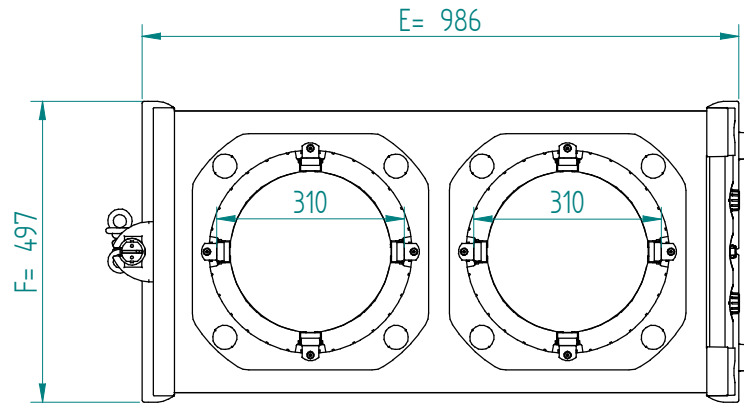

Dispenser: 21.2846 DFR 2 x 310 heated heating element 2x 230V - 700W

Crockery:

from to

Dimensions: weight (empty): 78 kg
 A x B = trolley, excl. corner bumpers
 E x F = trolley, incl. corner bumpers
 H = trolley height
 S = effective stacking height
 T = height with push bar

EN

VR :

IR :

MOBILE CONTAINING

options, order separate;

pc cover: 91.5050

4 swivel castors, 2 with brake