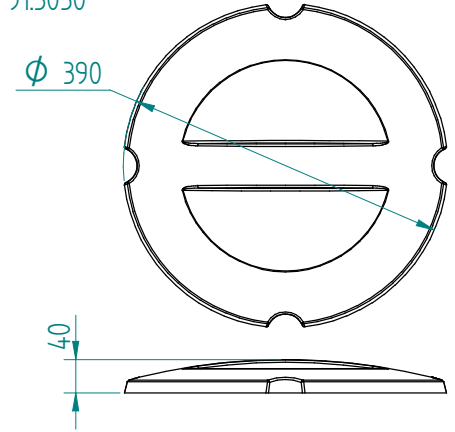

Dispenser: 21.2846 DFR 2 x 310 heated heating element 2x 230V - 700W

Crockery:

from to

Dimensions: weight (empty): 78 kg
 A x B = trolley, excl. corner bumpers
 E x F = trolley, incl. corner bumpers
 H = trolley height
 S = effective stacking height
 T = height with push bar

EN

VR :

IR :

MOBILE CONTAINING

options, order separate;

pc cover: 91.5050

4 swivel castors, 2 with brake