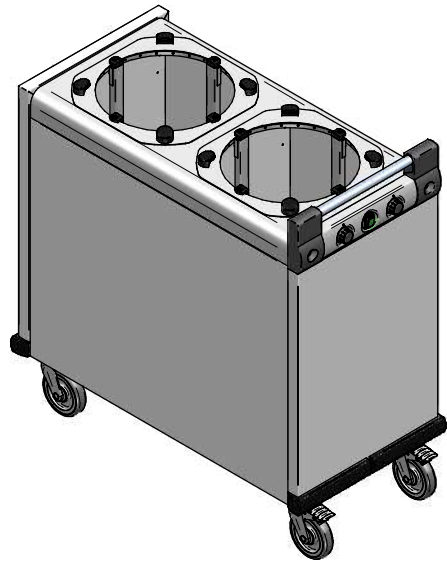

Dispenser: 21.2846 DFR 2 x 310 heated heating element 2x 230V - 700W

Crockery:

from to

Dimensions: weight (empty): 78 kg
 A x B = trolley, excl. corner bumpers
 E x F = trolley, incl. corner bumpers
 H = trolley height
 S = effective stacking height
 T = height with push bar

EN

VR :

IR :

MOBILE CONTAINING

options, order separate;

pc cover: 91.5050

4 swivel castors, 2 with brake