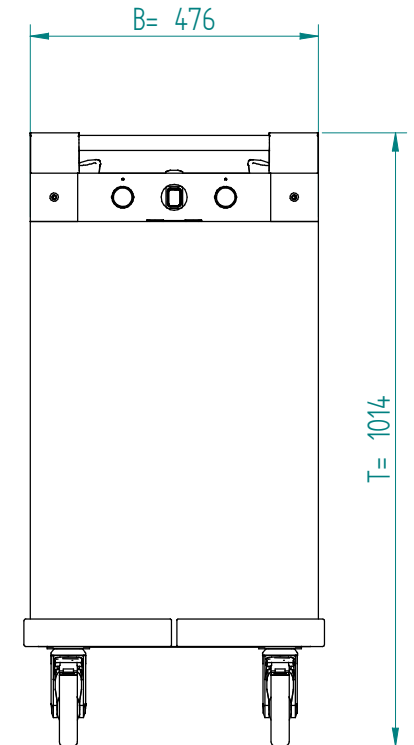

Dispenser: 21.2846 DFR 2 x 310 heated heating element 2x 230V - 700W

Crockery:

from to

Dimensions: weight (empty): 78 kg
 A x B = trolley, excl. corner bumpers
 E x F = trolley, incl. corner bumpers
 H = trolley height
 S = effective stacking height
 T = height with push bar

EN

VR :

IR :

MOBILE CONTAINING

options, order separate;

pc cover: 91.5050

4 swivel castors, 2 with brake