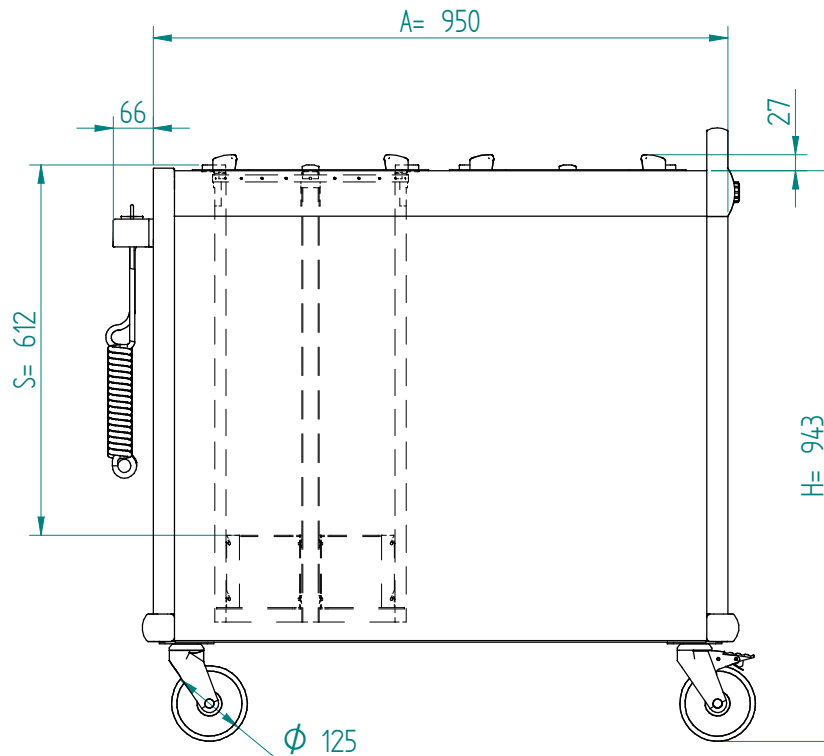

Dispenser: 21.2844 DFR 2 x 280 heated heating element 2x 230V - 700W

Crockery:

Dimensions: weight (empty): 77 kg  
 A x B = trolley, excl. corner bumpers  
 E x F = trolley, incl. corner bumpers  
 H = trolley height  
 S = effective stacking height  
 T = height with push bar

EN

VR :

IR :

**MOBILE CONTAINING**

options, order separate;

pc cover: 91.5050

4 swivel castors, 2 with brake