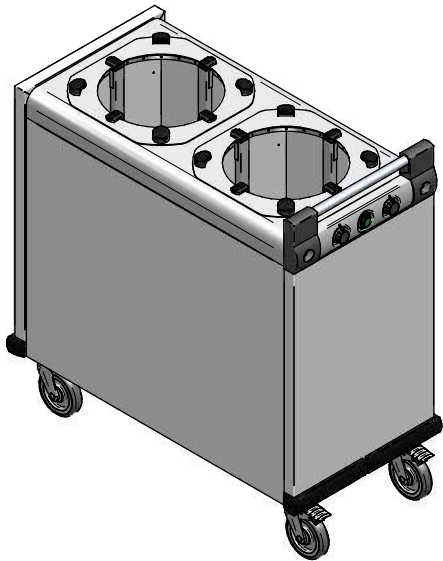

Dispenser: 21.2844 DFR 2 x 280 heated heating element 2x 230V - 700W

Crockery:

Dimensions: weight (empty): 77 kg  
 A x B = trolley, excl. corner bumpers  
 E x F = trolley, incl. corner bumpers  
 H = trolley height  
 S = effective stacking height  
 T = height with push bar

EN

VR :

IR :

**MOBILE CONTAINING**

options, order separate;

pc cover: 91.5050

4 swivel castors, 2 with brake