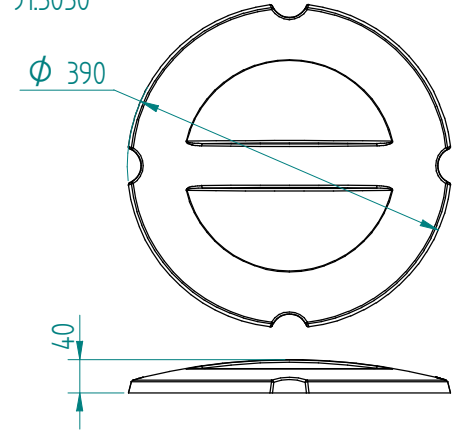

Dispenser: 21.2844 DFR 2 x 280 heated heating element 2x 230V - 700W

Crockery:

Dimensions: weight (empty): 77 kg  
 A x B = trolley, excl. corner bumpers  
 E x F = trolley, incl. corner bumpers  
 H = trolley height  
 S = effective stacking height  
 T = height with push bar

EN

VR :

IR :

**MOBILE CONTAINING**

options, order separate;

pc cover: 91.5050

4 swivel castors, 2 with brake