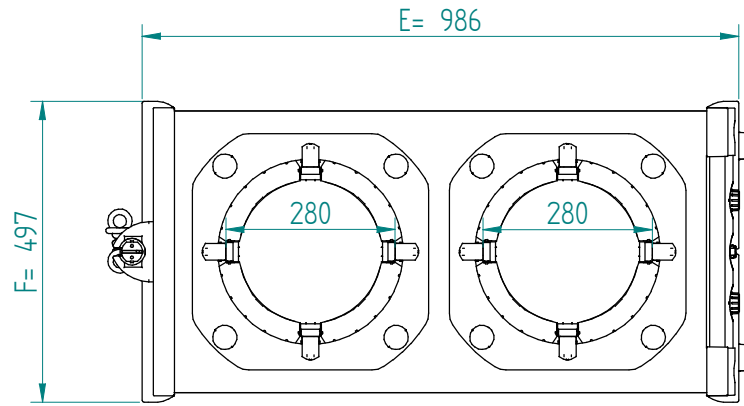

Dispenser: 21.2844 DFR 2 x 280 heated heating element 2x 230V - 700W

Crockery:

Dimensions: weight (empty): 77 kg  
 A x B = trolley, excl. corner bumpers  
 E x F = trolley, incl. corner bumpers  
 H = trolley height  
 S = effective stacking height  
 T = height with push bar

EN

VR :

IR :

**MOBILE CONTAINING**

options, order separate;

pc cover: 91.5050

4 swivel castors, 2 with brake