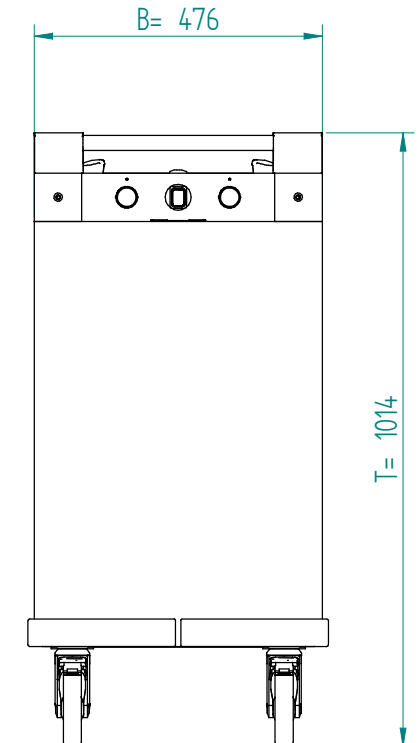

Dispenser: 21.2844 DFR 2 x 280 heated heating element 2x 230V - 700W

Crockery:

Dimensions: weight (empty): 77 kg  
 A x B = trolley, excl. corner bumpers  
 E x F = trolley, incl. corner bumpers  
 H = trolley height  
 S = effective stacking height  
 T = height with push bar

EN

VR :

IR :

**MOBILE CONTAINING**

options, order separate;

pc cover: 91.5050

4 swivel castors, 2 with brake