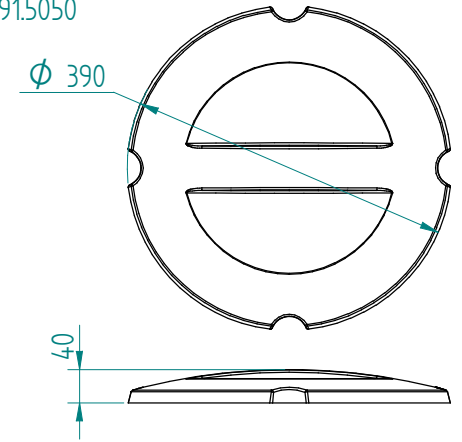

Dispenser: 20.2644 DFR 1 x 280 heated heating element 230V - 700W

Crockery:

Dimensions: weight (empty): 48 kg
A x B = trolley, excl. corner bumpers
E x F = trolley, incl. corner bumpers
H = trolley height
S = effective stacking height
T = height with push bar

EN

VR :

IR :

MOBILE CONTAINING

options, order separate;

pc cover: 91.5050

4 swivel castors, 2 with brake