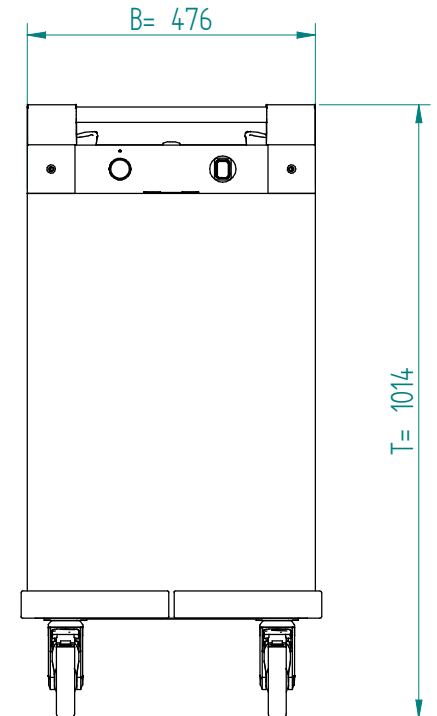

Dispenser: 20.2644 DFR 1 x 280 heated heating element 230V - 700W

Crockery:

Dimensions: weight (empty): 48 kg
A x B = trolley, excl. corner bumpers
E x F = trolley, incl. corner bumpers
H = trolley height
S = effective stacking height
T = height with push bar

EN

VR :

IR :

MOBILE CONTAINING

options, order separate;

pc cover: 91.5050

4 swivel castors, 2 with brake