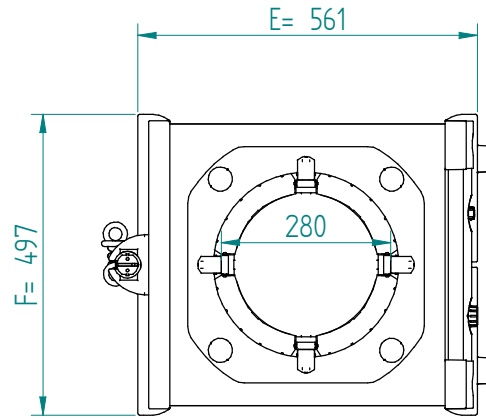

Dispenser: 20.2644 DFR 1 x 280 heated heating element 230V - 700W

Crockery:

Dimensions: weight (empty): 48 kg
A x B = trolley, excl. corner bumpers
E x F = trolley, incl. corner bumpers
H = trolley height
S = effective stacking height
T = height with push bar

EN

VR :

IR :

MOBILE CONTAINING

options, order separate;

pc cover: 91.5050

4 swivel castors, 2 with brake