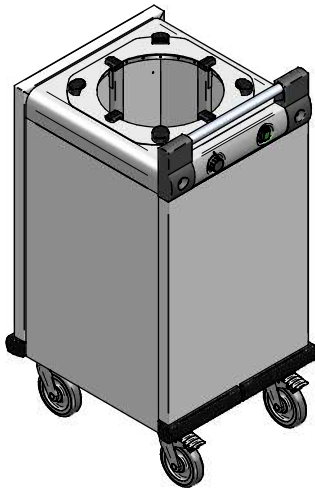

Dispenser: 20.2644 DFR 1 x 280 heated heating element 230V - 700W

Crockery:

Dimensions: weight (empty): 48 kg
A x B = trolley, excl. corner bumpers
E x F = trolley, incl. corner bumpers
H = trolley height
S = effective stacking height
T = height with push bar

EN

VR :

IR :

MOBILE CONTAINING

options, order separate;

pc cover: 91.5050

4 swivel castors, 2 with brake