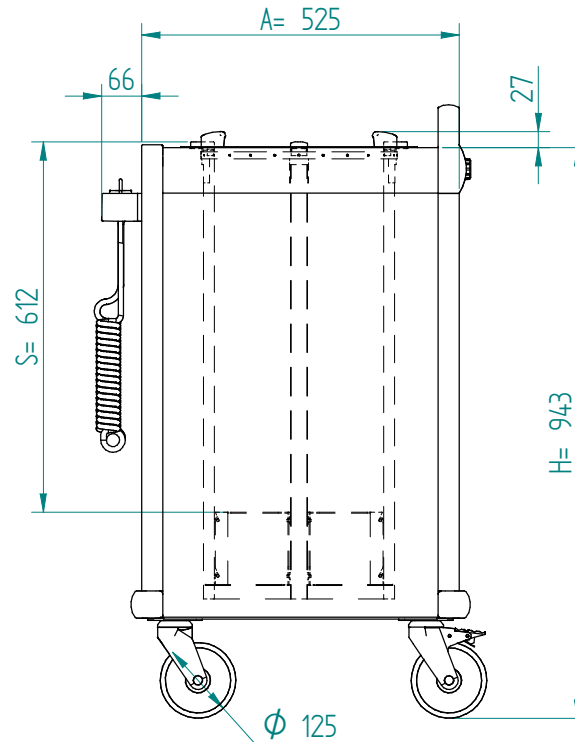

Dispenser: 20.2644 DFR 1 x 280 heated heating element 230V - 700W

Crockery:

Dimensions: weight (empty): 48 kg
A x B = trolley, excl. corner bumpers
E x F = trolley, incl. corner bumpers
H = trolley height
S = effective stacking height
T = height with push bar

EN

VR :

IR :

MOBILE CONTAINING

options, order separate;

pc cover: 91.5050

4 swivel castors, 2 with brake