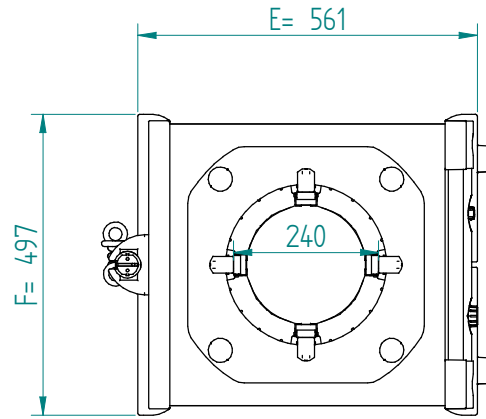

Dispenser: 20.2642 DFR 1 x 240 heated heating element 230V - 700W

Crockery:

from to

Dimensions: weight (empty): 48 kg
 A x B = trolley, excl. corner bumpers
 E x F = trolley, incl. corner bumpers
 H = trolley height
 S = effective stacking height
 T = height with push bar

EN

VR :

IR :

MOBILE CONTAINING

options, order separate;

pc cover: 91.5050

4 swivel castors, 2 with brake