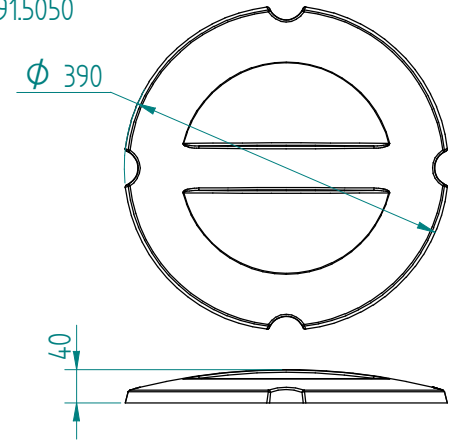

Dispenser: 20.2642 DFR 1 x 240 heated heating element 230V - 700W

Crockery:

from to

Dimensions: weight (empty): 48 kg
 A x B = trolley, excl. corner bumpers
 E x F = trolley, incl. corner bumpers
 H = trolley height
 S = effective stacking height
 T = height with push bar

EN

VR :

IR :

MOBILE CONTAINING

options, order separate;

pc cover: 91.5050

4 swivel castors, 2 with brake