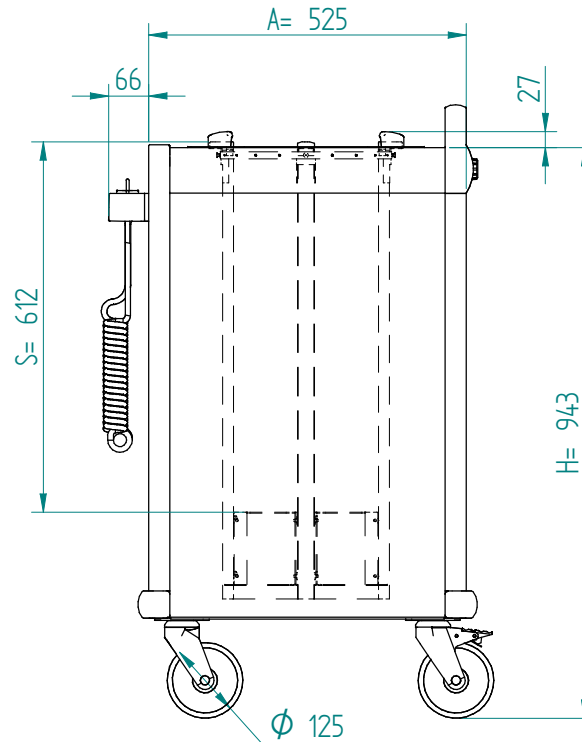

Dispenser: 20.2642 DFR 1 x 240 heated heating element 230V - 700W

Crockery:

from to

Dimensions: weight (empty): 48 kg
 A x B = trolley, excl. corner bumpers
 E x F = trolley, incl. corner bumpers
 H = trolley height
 S = effective stacking height
 T = height with push bar

EN

VR :

IR :

MOBILE CONTAINING

options, order separate;

pc cover: 91.5050

4 swivel castors, 2 with brake