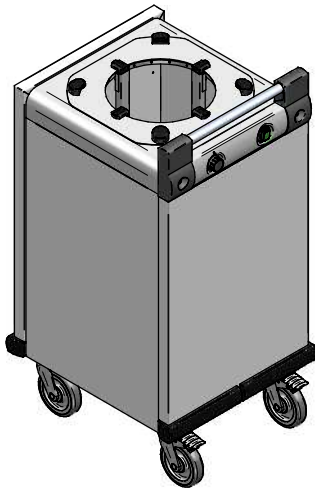

Dispenser: 20.2642 DFR 1 x 240 heated heating element 230V - 700W

Crockery:

from to

Dimensions: weight (empty): 48 kg
 A x B = trolley, excl. corner bumpers
 E x F = trolley, incl. corner bumpers
 H = trolley height
 S = effective stacking height
 T = height with push bar

EN

VR :

IR :

MOBILE CONTAINING

options, order separate;

pc cover: 91.5050

4 swivel castors, 2 with brake