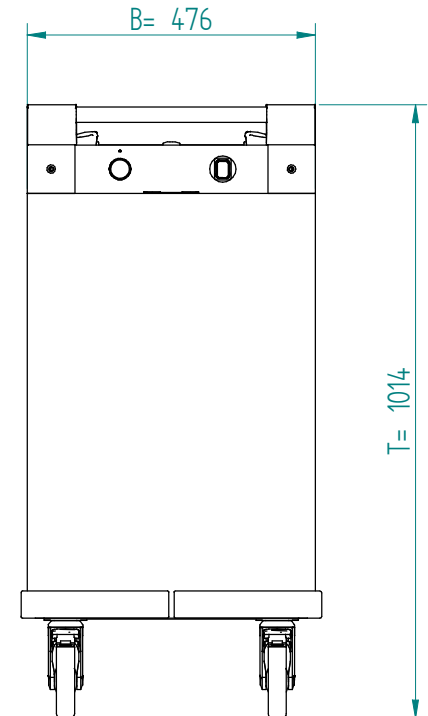

Dispenser: 20.2642 DFR 1 x 240 heated heating element 230V - 700W

Crockery:

from to

Dimensions: weight (empty): 48 kg
 A x B = trolley, excl. corner bumpers
 E x F = trolley, incl. corner bumpers
 H = trolley height
 S = effective stacking height
 T = height with push bar

EN

VR :

IR :

MOBILE CONTAINING

options, order separate;

pc cover: 91.5050

4 swivel castors, 2 with brake