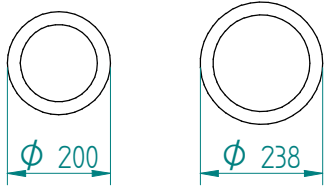

Dispenser: 20.2642 DFR 1 x 240 heated heating element 230V - 700W

Crockery:

from to

Dimensions: weight (empty): 48 kg
 A x B = trolley, excl. corner bumpers
 E x F = trolley, incl. corner bumpers
 H = trolley height
 S = effective stacking height
 T = height with push bar

EN

VR :

IR :

MOBILE CONTAINING

options, order separate;

pc cover: 91.5050

4 swivel castors, 2 with brake