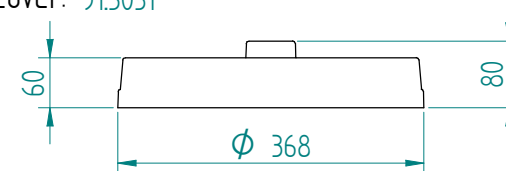

Dispenser:
11.2330 2 TN-MS/280

Crockery:

from to

Dimensions: weight (empty): 37 kg
A x B = trolley, excl. corner bumpers
E x F = trolley, incl. corner bumpers
H = trolley height
S = effective stacking height
T = height with push bar

EN

VR :

IR :

MOBILE CONTAINING

options, order separate;
push bar: 90.5000

stst cover: 92.5085

pc cover: 91.5031

4 swivel castors, 2 with brake