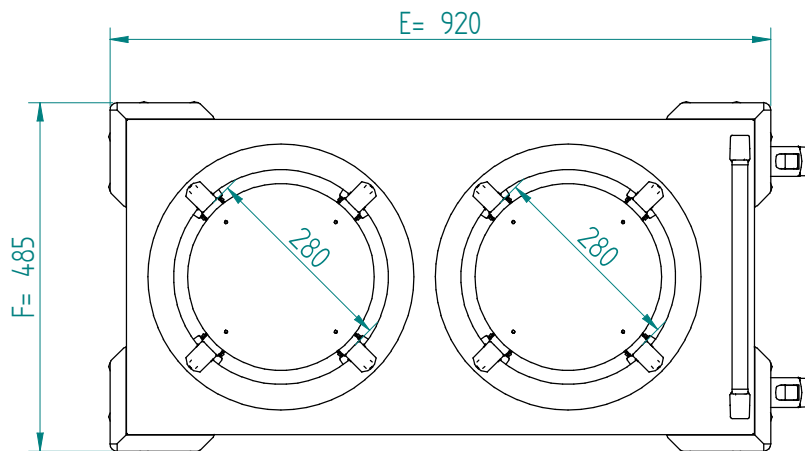

Dispenser:
11.2330 2 TN-MS/280

Crockery:

from to

Dimensions: weight (empty): 37 kg
A x B = trolley, excl. corner bumpers
E x F = trolley, incl. corner bumpers
H = trolley height
S = effective stacking height
T = height with push bar

EN

VR :

IR :

MOBILE CONTAINING

options, order separate;
push bar: 90.5000

stst cover: 92.5085

pc cover: 91.5031

4 swivel castors, 2 with brake