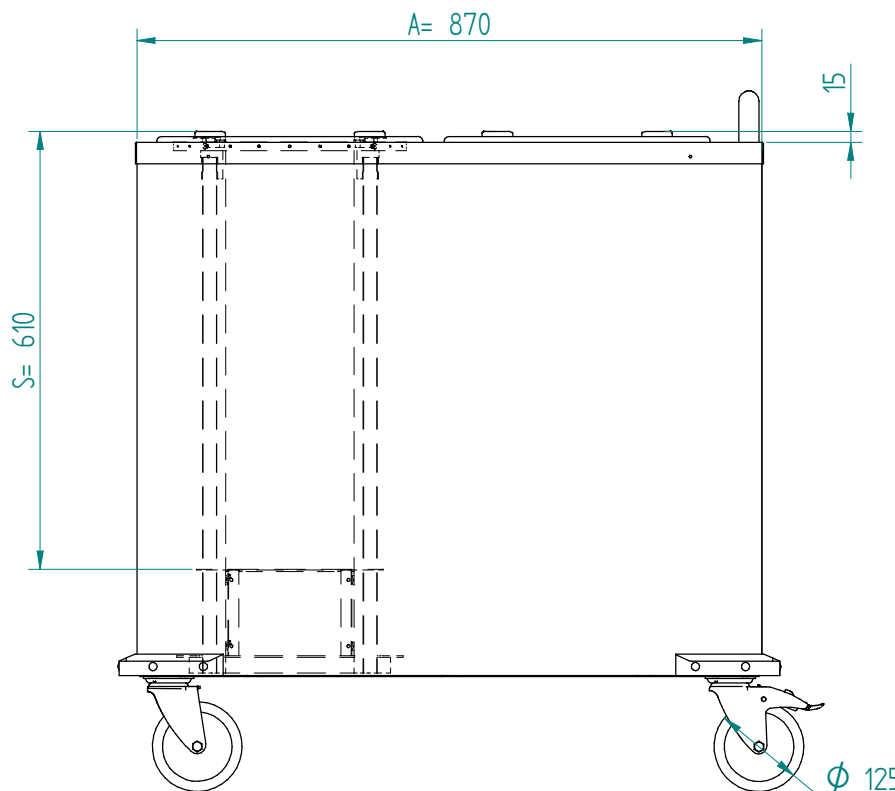

Dispenser:
11.2330 2 TN-MS/280

Crockery:

from to

Dimensions: weight (empty): 37 kg
A x B = trolley, excl. corner bumpers
E x F = trolley, incl. corner bumpers
H = trolley height
S = effective stacking height
T = height with push bar

EN

VR :

IR :

MOBILE CONTAINING

options, order separate;
push bar: 90.5000

stst cover: 92.5085

pc cover: 91.5031

4 swivel castors, 2 with brake