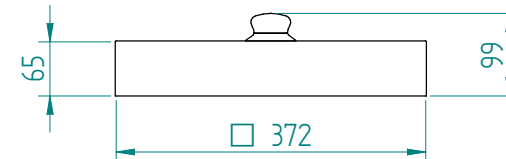

Dispenser:
11.2330 2 TN-MS/280

Crockery:

from to

Dimensions: weight (empty): 37 kg
A x B = trolley, excl. corner bumpers
E x F = trolley, incl. corner bumpers
H = trolley height
S = effective stacking height
T = height with push bar

EN

VR :

IR :

MOBILE CONTAINING

options, order separate;
push bar: 90.5000

stst cover: 92.5085

pc cover: 91.5031

4 swivel castors, 2 with brake