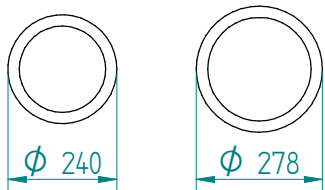

Dispenser:
11.2330 2 TN-MS/280

Crockery:

from to

Dimensions: weight (empty): 37 kg
A x B = trolley, excl. corner bumpers
E x F = trolley, incl. corner bumpers
H = trolley height
S = effective stacking height
T = height with push bar

EN

VR :

IR :

MOBILE CONTAINING

options, order separate;
push bar: 90.5000

stst cover: 92.5085

pc cover: 91.5031

4 swivel castors, 2 with brake