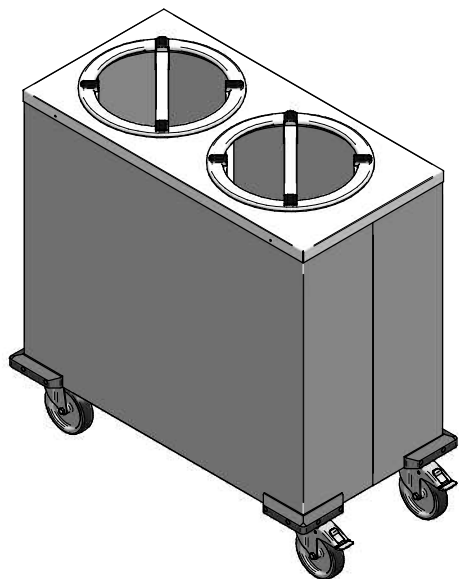

Dispenser:
11.2330 2 TN-MS/280

Crockery:

from to

Dimensions: weight (empty): 37 kg
A x B = trolley, excl. corner bumpers
E x F = trolley, incl. corner bumpers
H = trolley height
S = effective stacking height
T = height with push bar

EN

VR :

IR :

MOBILE CONTAINING

options, order separate;
push bar: 90.5000

stst cover: 92.5085

pc cover: 91.5031

4 swivel castors, 2 with brake