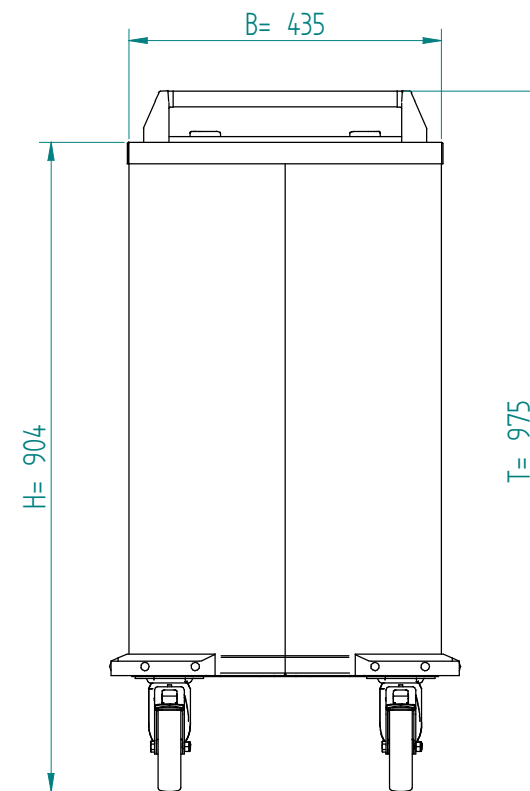

Dispenser:
11.2330 2 TN-MS/280

Crockery:

from to

Dimensions: weight (empty): 37 kg
A x B = trolley, excl. corner bumpers
E x F = trolley, incl. corner bumpers
H = trolley height
S = effective stacking height
T = height with push bar

EN

VR :

IR :

MOBILE CONTAINING

options, order separate;
push bar: 90.5000

stst cover: 92.5085

pc cover: 91.5031

4 swivel castors, 2 with brake