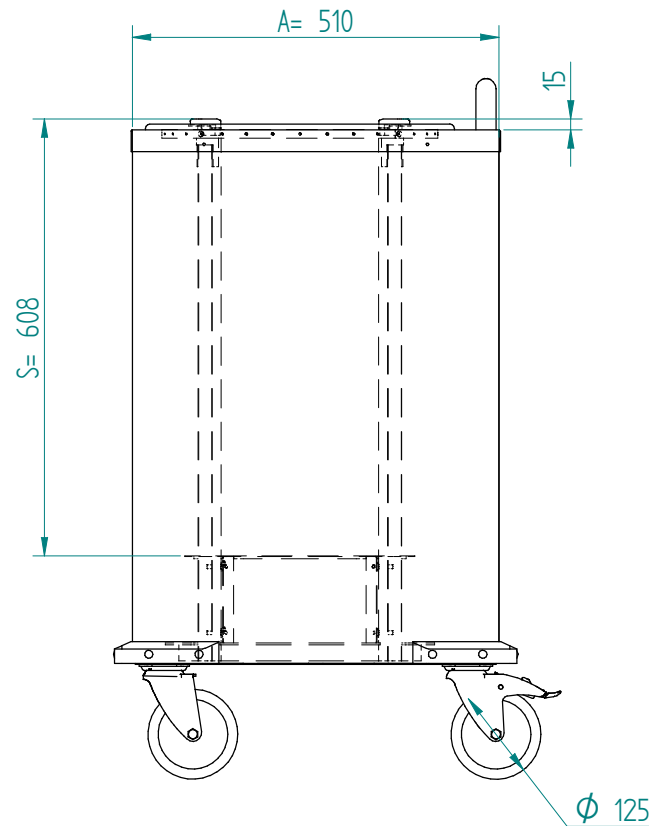

Dispenser:
10.2192 1 TN-MS 340

Crockery:

from to

Dimensions: weight (empty): 27 kg
A x B = trolley, excl. corner bumpers
E x F = trolley, incl. corner bumpers
H = trolley height
S = effective stacking height
T = height with push bar

EN

VR :

IR :

MOBILE CONTAINING

options, order separate;
push bar: 90.5000

stst cover: 92.5130

pc cover: 91.5044

4 swivel castors, 2 with brake