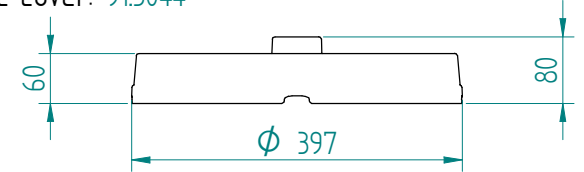

Dispenser:
10.2192 1 TN-MS 340

Crockery:

from to

Dimensions: weight (empty): 27 kg
A x B = trolley, excl. corner bumpers
E x F = trolley, incl. corner bumpers
H = trolley height
S = effective stacking height
T = height with push bar

EN

VR :

IR :

MOBILE CONTAINING

options, order separate;
push bar: 90.5000

stst cover: 92.5130

pc cover: 91.5044

4 swivel castors, 2 with brake