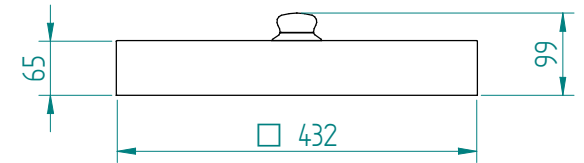

Dispenser:
10.2192 1 TN-MS 340

Crockery:

from to

Dimensions: weight (empty): 27 kg
A x B = trolley, excl. corner bumpers
E x F = trolley, incl. corner bumpers
H = trolley height
S = effective stacking height
T = height with push bar

EN

VR :

IR :

MOBILE CONTAINING

options, order separate;
push bar: 90.5000

stst cover: 92.5130

pc cover: 91.5044

4 swivel castors, 2 with brake