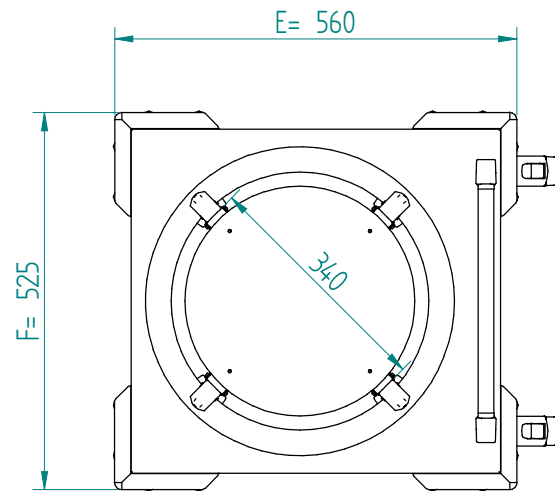

Dispenser:
10.2192 1 TN-MS 340

Crockery:

from to

Dimensions: weight (empty): 27 kg
A x B = trolley, excl. corner bumpers
E x F = trolley, incl. corner bumpers
H = trolley height
S = effective stacking height
T = height with push bar

EN

VR :

IR :

MOBILE CONTAINING

options, order separate;
push bar: 90.5000

stst cover: 92.5130

pc cover: 91.5044

4 swivel castors, 2 with brake