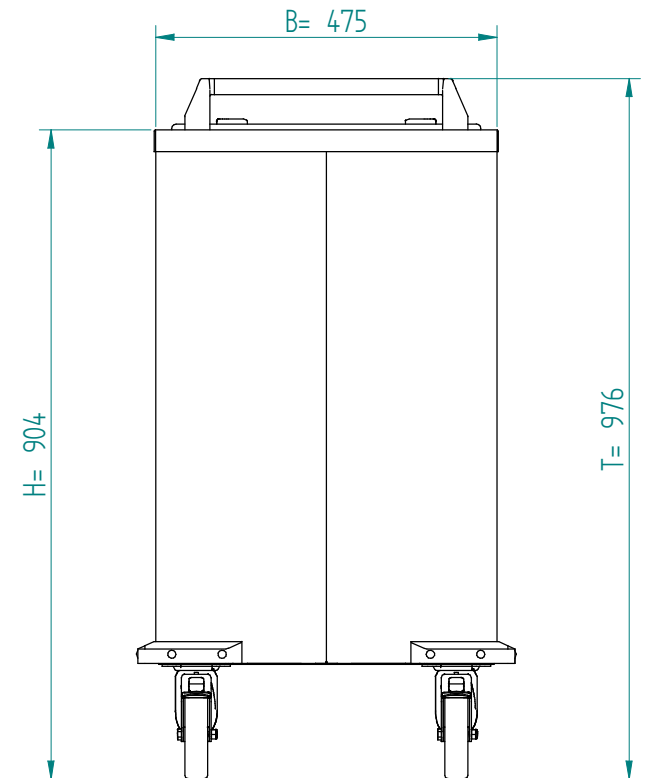

Dispenser:
10.2192 1 TN-MS 340

Crockery:

from to

Dimensions: weight (empty): 27 kg
A x B = trolley, excl. corner bumpers
E x F = trolley, incl. corner bumpers
H = trolley height
S = effective stacking height
T = height with push bar

EN

VR :

IR :

MOBILE CONTAINING

options, order separate;
push bar: 90.5000

stst cover: 92.5130

pc cover: 91.5044

4 swivel castors, 2 with brake