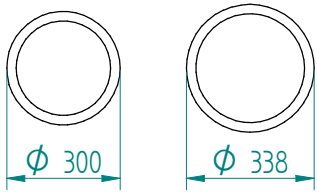

Dispenser:
10.2192 1 TN-MS 340

Crockery:

from to

Dimensions: weight (empty): 27 kg
A x B = trolley, excl. corner bumpers
E x F = trolley, incl. corner bumpers
H = trolley height
S = effective stacking height
T = height with push bar

EN

VR :

IR :

MOBILE CONTAINING

options, order separate;
push bar: 90.5000

stst cover: 92.5130

pc cover: 91.5044

4 swivel castors, 2 with brake