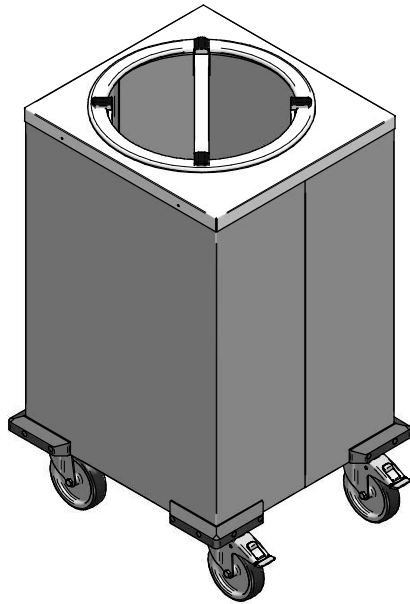

Dispenser:
10.2192 1 TN-MS 340

Crockery:

from to

Dimensions: weight (empty): 27 kg
A x B = trolley, excl. corner bumpers
E x F = trolley, incl. corner bumpers
H = trolley height
S = effective stacking height
T = height with push bar

EN

VR :

IR :

MOBILE CONTAINING

options, order separate;
push bar: 90.5000

stst cover: 92.5130

pc cover: 91.5044

4 swivel castors, 2 with brake