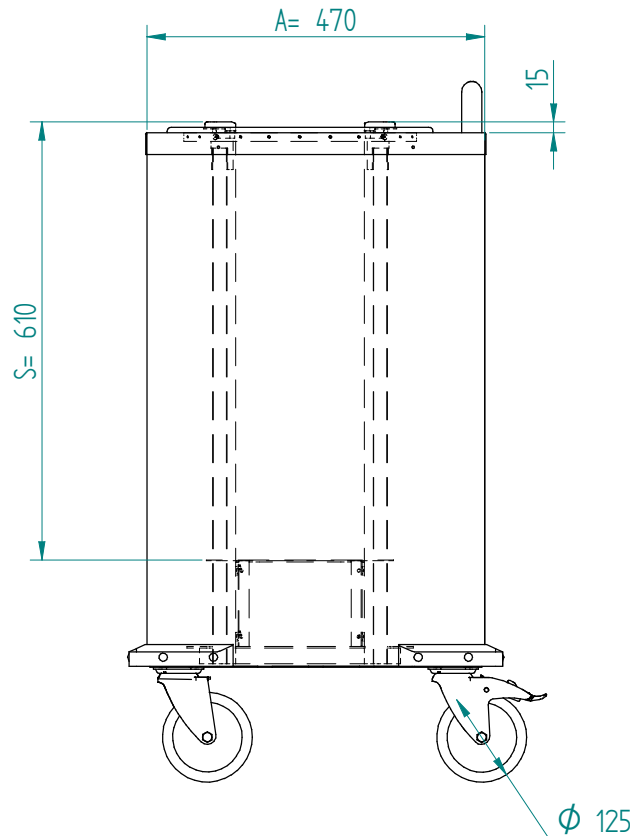

Dispenser:
10.2180 1 TN-MS 280

Crockery:

from to

Dimensions: weight (empty): 24 kg
A x B = trolley, excl. corner bumpers
E x F = trolley, incl. corner bumpers
H = trolley height
S = effective stacking height
T = height with push bar

EN

VR :

IR :

MOBILE CONTAINING

4 swivel castors, 2 with brake

options, order separate;
push bar: 90.5000

stst cover: 92.5085

pc cover: 91.5031