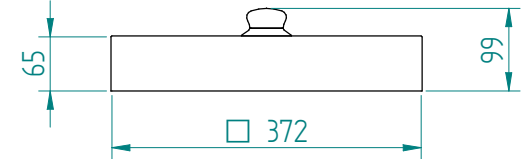

Dispenser:
10.2180 1 TN-MS 280

Crockery:

from to

Dimensions: weight (empty): 24 kg
A x B = trolley, excl. corner bumpers
E x F = trolley, incl. corner bumpers
H = trolley height
S = effective stacking height
T = height with push bar

EN

VR :

IR :

MOBILE CONTAINING

4 swivel castors, 2 with brake

options, order separate;
push bar: 90.5000

stst cover: 92.5085

pc cover: 91.5031