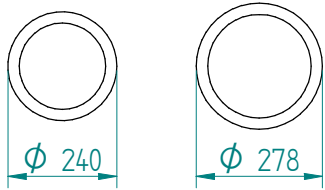

Dispenser:
10.2180 1 TN-MS 280

Crockery:

from to

Dimensions: weight (empty): 24 kg
A x B = trolley, excl. corner bumpers
E x F = trolley, incl. corner bumpers
H = trolley height
S = effective stacking height
T = height with push bar

EN

VR :

IR :

MOBILE CONTAINING

4 swivel castors, 2 with brake

options, order separate;
push bar: 90.5000

stst cover: 92.5085

pc cover: 91.5031