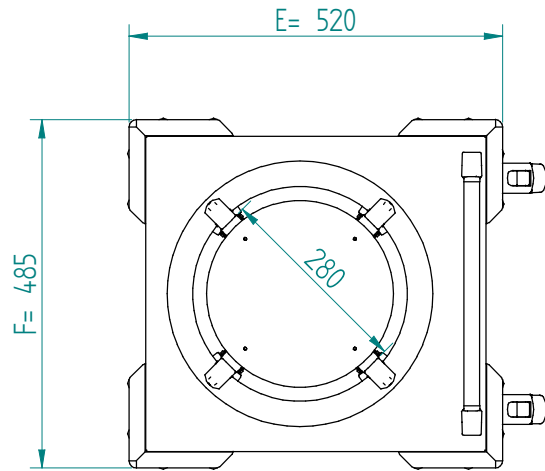

Dispenser:
10.2180 1 TN-MS 280

Crockery:

from to

Dimensions: weight (empty): 24 kg
A x B = trolley, excl. corner bumpers
E x F = trolley, incl. corner bumpers
H = trolley height
S = effective stacking height
T = height with push bar

EN

VR :

IR :

MOBILE CONTAINING

4 swivel castors, 2 with brake

options, order separate;
push bar: 90.5000

stst cover: 92.5085

pc cover: 91.5031