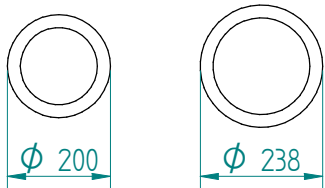

Dispenser:  
10.2170 1 TN-MS 240

Crockery:

from to

Dimensions: weight (empty): 23 kg  
A x B = trolley, excl. corner bumpers  
E x F = trolley, incl. corner bumpers  
H = trolley height  
S = effective stacking height  
T = height with push bar

EN

VR :

IR :

**MOBILE CONTAINING**

4 swivel castors, 2 with brake

options, order separate;  
push bar: 90.5000

stst cover: 92.5075

pc cover: 91.5021