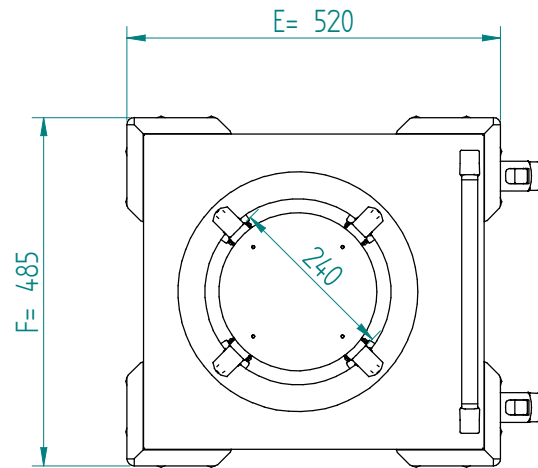

Dispenser:  
10.2170 1 TN-MS 240

Crockery:

from to

Dimensions: weight (empty): 23 kg  
A x B = trolley, excl. corner bumpers  
E x F = trolley, incl. corner bumpers  
H = trolley height  
S = effective stacking height  
T = height with push bar

EN

VR :

IR :

**MOBILE CONTAINING**

4 swivel castors, 2 with brake

options, order separate;  
push bar: 90.5000

stst cover: 92.5075

pc cover: 91.5021