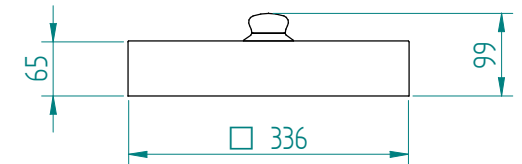

Dispenser:  
10.2170 1 TN-MS 240

Crockery:

from to

Dimensions: weight (empty): 23 kg  
A x B = trolley, excl. corner bumpers  
E x F = trolley, incl. corner bumpers  
H = trolley height  
S = effective stacking height  
T = height with push bar

EN

VR :

IR :

**MOBILE CONTAINING**

4 swivel castors, 2 with brake

options, order separate;  
push bar: 90.5000

stst cover: 92.5075

pc cover: 91.5021