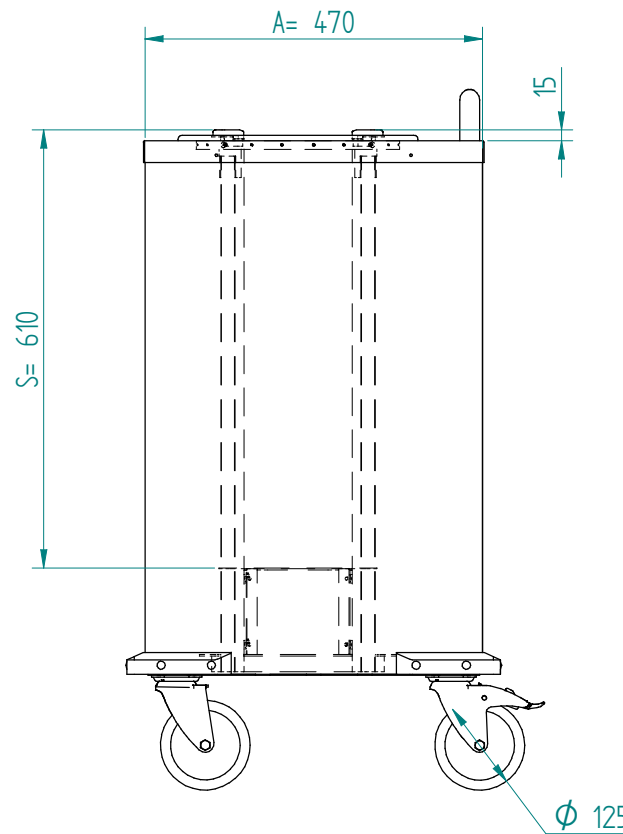

Dispenser:  
10.2170 1 TN-MS 240

Crockery:

from to

Dimensions: weight (empty): 23 kg  
A x B = trolley, excl. corner bumpers  
E x F = trolley, incl. corner bumpers  
H = trolley height  
S = effective stacking height  
T = height with push bar

EN

VR :

IR :

**MOBILE CONTAINING**

4 swivel castors, 2 with brake

options, order separate;  
push bar: 90.5000

stst cover: 92.5075

pc cover: 91.5021