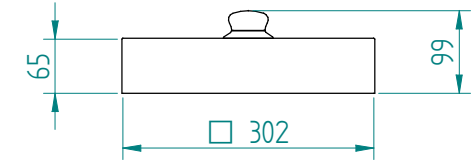

Dispenser:  
10.2165 1 TN-MS 210

Crockery:

Dimensions: weight (empty): 23 kg  
A x B = trolley, excl. corner bumpers  
E x F = trolley, incl. corner bumpers  
H = trolley height  
S = effective stacking height  
T = height with push bar

EN

VR :

IR :

**MOBILE CONTAINING**

options, order separate;  
push bar: 90.5000

stst cover: 92.5065

pc cover: 91.5011

4 swivel castors, 2 with brake