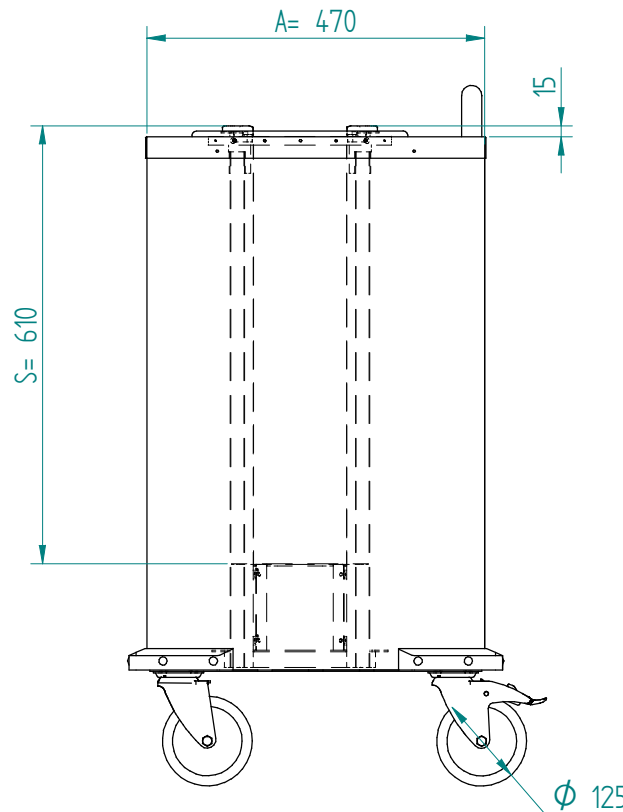

Dispenser:  
10.2165 1 TN-MS 210

Crockery:

Dimensions: weight (empty): 23 kg  
A x B = trolley, excl. corner bumpers  
E x F = trolley, incl. corner bumpers  
H = trolley height  
S = effective stacking height  
T = height with push bar

EN

VR :

IR :

**MOBILE CONTAINING**

options, order separate;  
push bar: 90.5000

stst cover: 92.5065

pc cover: 91.5011

4 swivel castors, 2 with brake