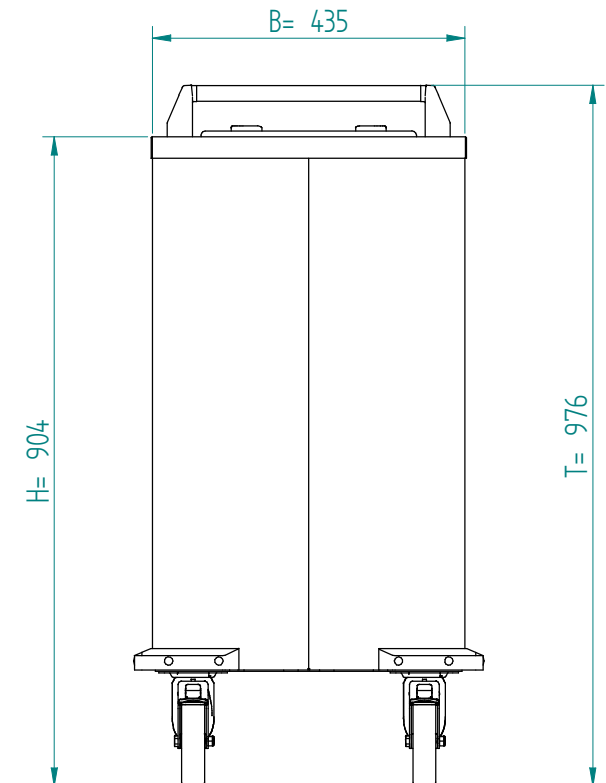

Dispenser:  
10.2165 1 TN-MS 210

Crockery:

Dimensions: weight (empty): 23 kg  
A x B = trolley, excl. corner bumpers  
E x F = trolley, incl. corner bumpers  
H = trolley height  
S = effective stacking height  
T = height with push bar

EN

VR :

IR :

**MOBILE CONTAINING**

options, order separate;  
push bar: 90.5000

stst cover: 92.5065

pc cover: 91.5011

4 swivel castors, 2 with brake