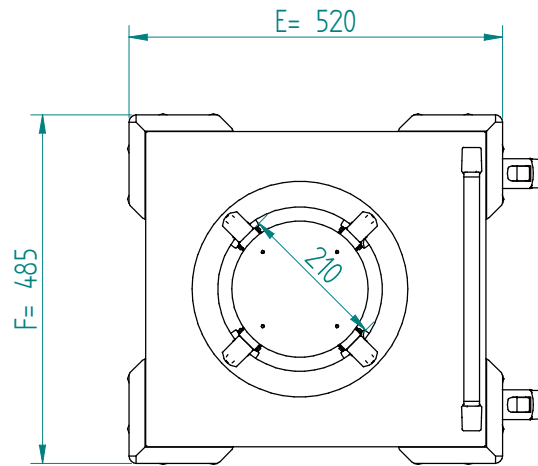

Dispenser:  
10.2165 1 TN-MS 210

Crockery:

Dimensions: weight (empty): 23 kg  
A x B = trolley, excl. corner bumpers  
E x F = trolley, incl. corner bumpers  
H = trolley height  
S = effective stacking height  
T = height with push bar

EN

VR :

IR :

**MOBILE CONTAINING**

options, order separate;  
push bar: 90.5000

stst cover: 92.5065

pc cover: 91.5011

4 swivel castors, 2 with brake