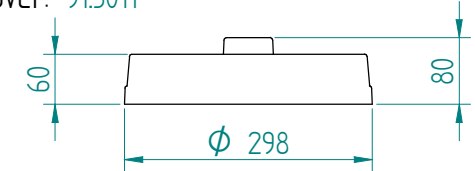

Dispenser:  
10.2165 1 TN-MS 210

Crockery:

Dimensions: weight (empty): 23 kg  
A x B = trolley, excl. corner bumpers  
E x F = trolley, incl. corner bumpers  
H = trolley height  
S = effective stacking height  
T = height with push bar

EN

VR :

IR :

**MOBILE CONTAINING**

options, order separate;  
push bar: 90.5000

stst cover: 92.5065

pc cover: 91.5011

4 swivel castors, 2 with brake