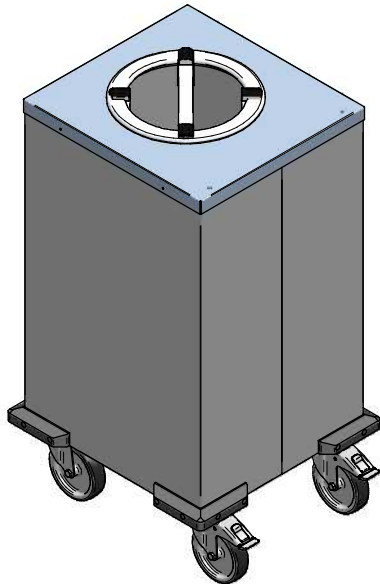

Dispenser:  
10.2165 1 TN-MS 210

Crockery:

Dimensions: weight (empty): 23 kg  
A x B = trolley, excl. corner bumpers  
E x F = trolley, incl. corner bumpers  
H = trolley height  
S = effective stacking height  
T = height with push bar

EN

VR :

IR :

**MOBILE CONTAINING**

options, order separate;  
push bar: 90.5000

stst cover: 92.5065

pc cover: 91.5011

4 swivel castors, 2 with brake